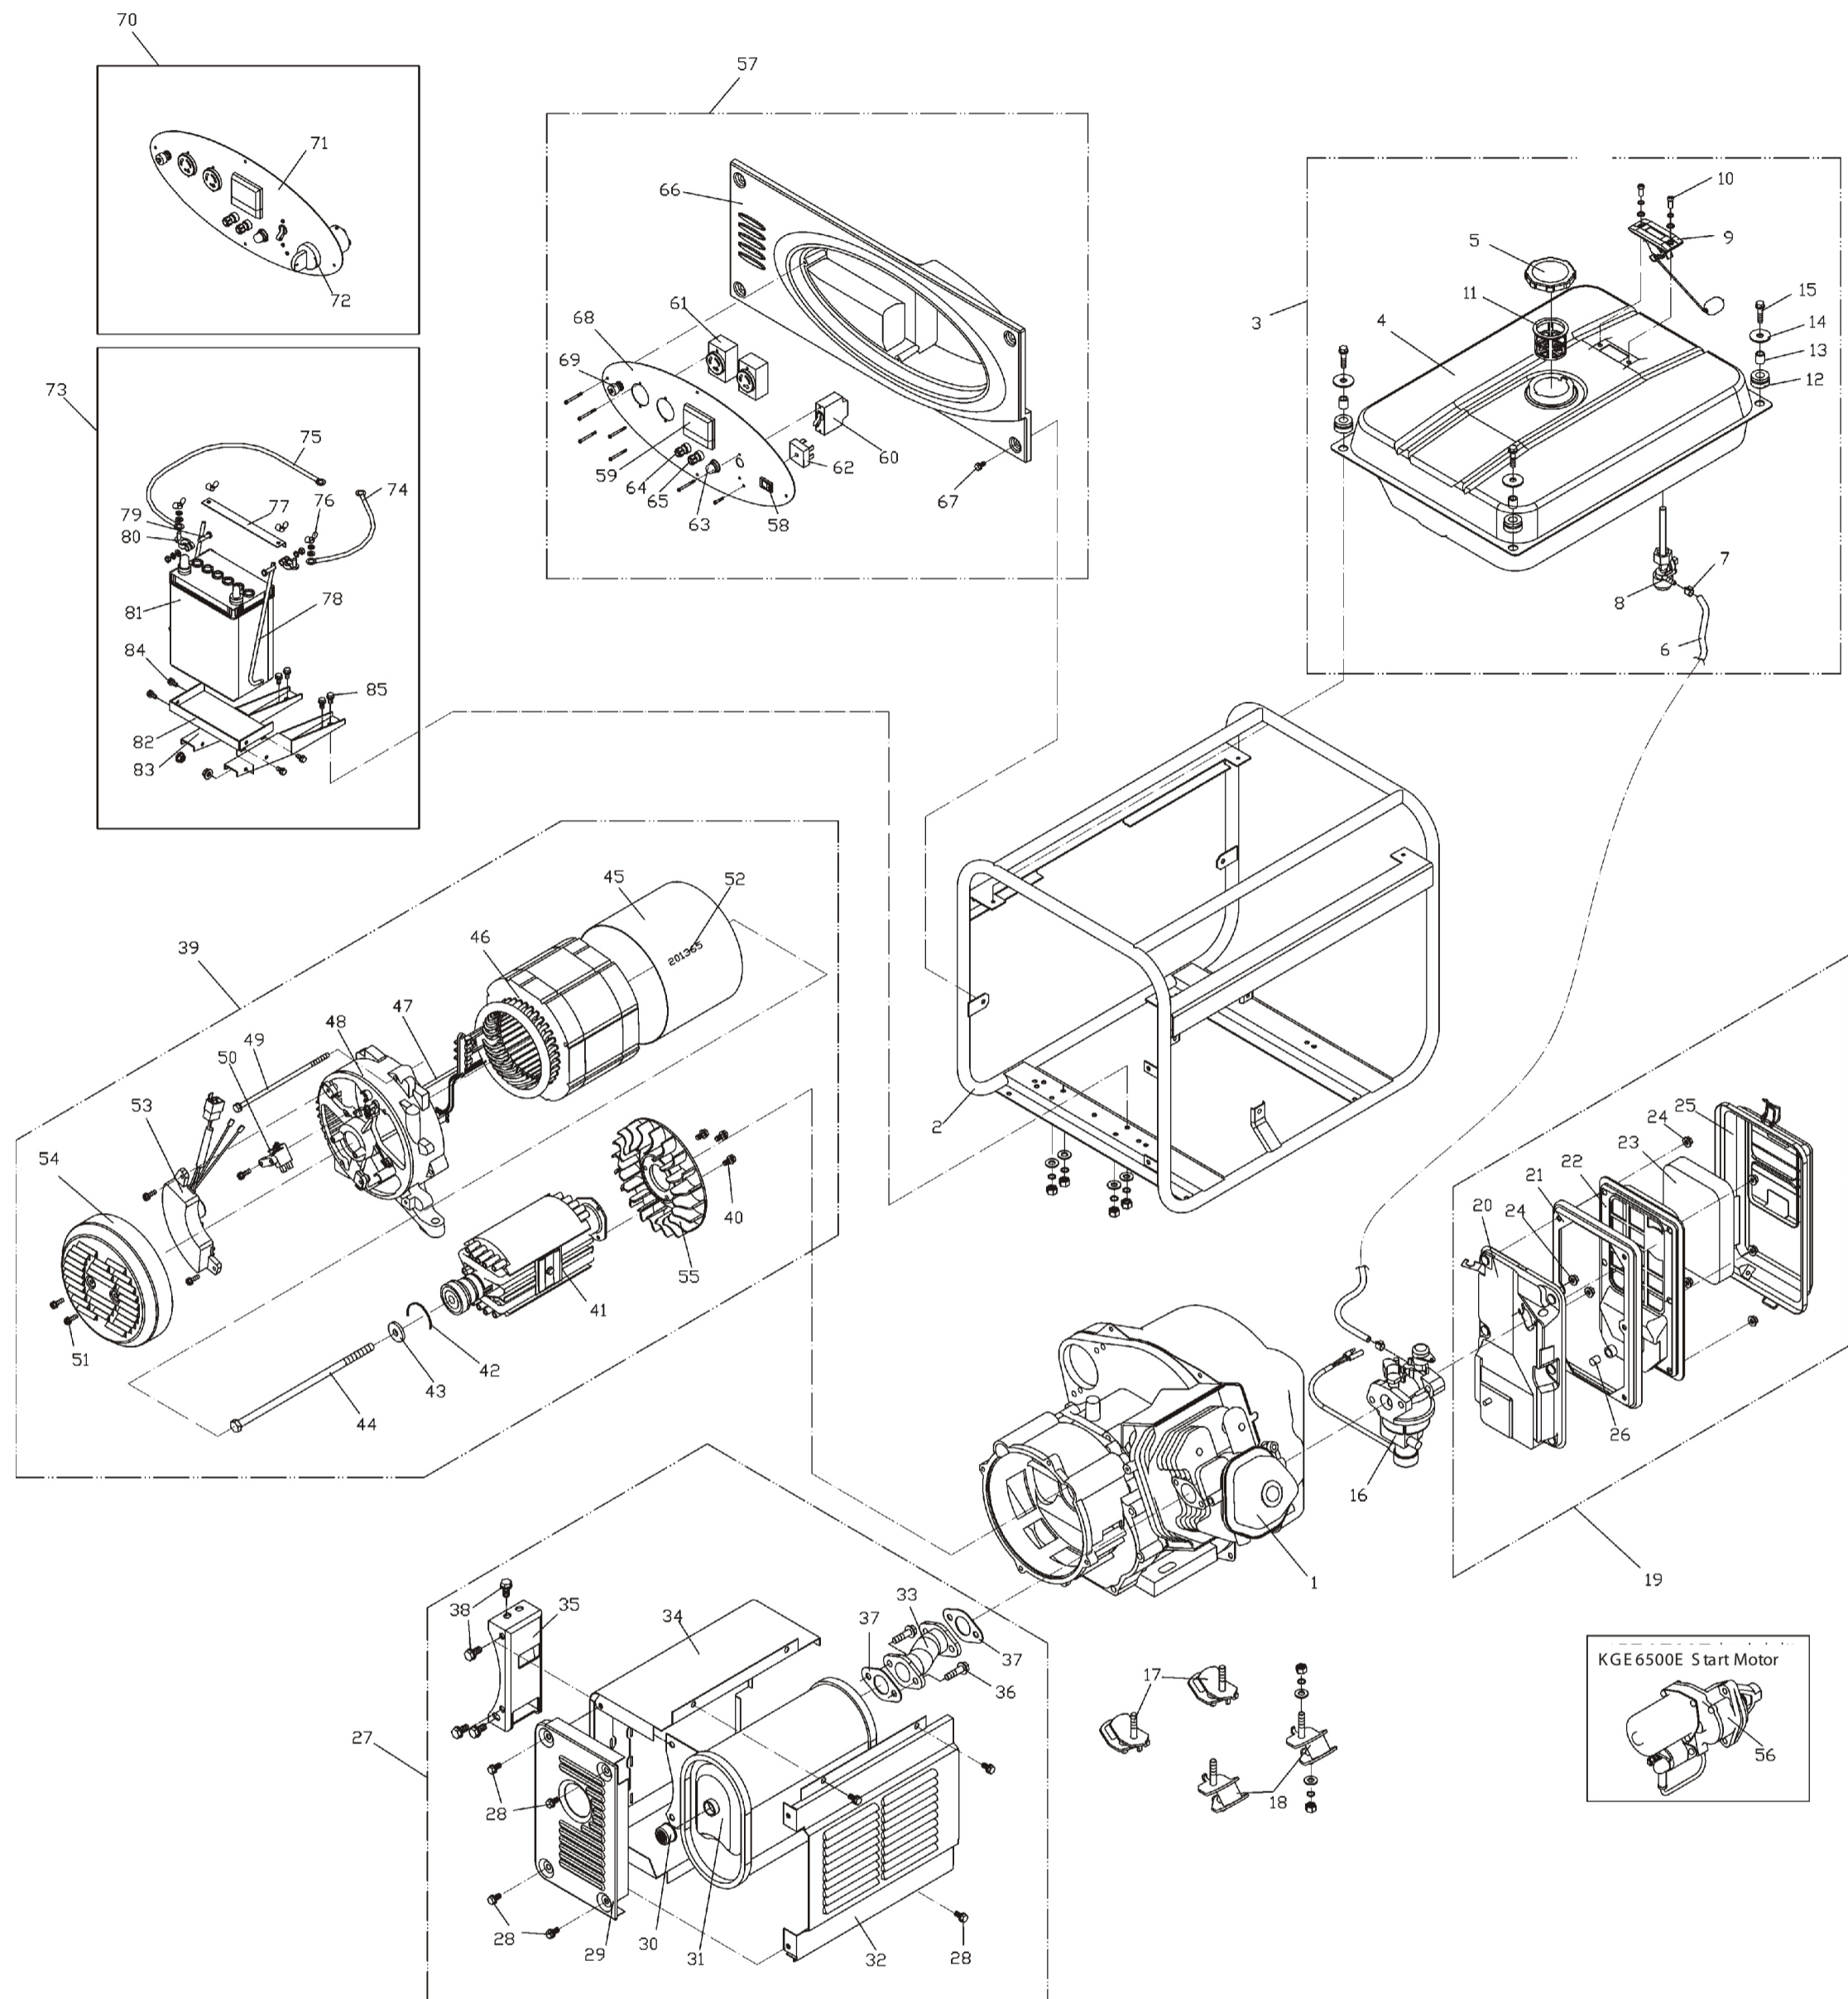

## KGE 6500X/E

No.	Code.	Description	Qty.	No.	Code.	Description	Qty.	No.	Code.	Description	Qty.	No.	Code.	Description	Qty.
1	KG390	Gasoline Engine	1	23	KG240G-07002	Filter Element	1	45	8KM.0132.01	Motor Protect Plate	1	67	GB/T5788-86	Bolt M6	4
2	KGE6500X-03000	Framework Assembly	1	24	GB/T6177-86	Nut M6	10	46	SKM.6801.01	Motor Stator	1	68	KGE6500X-13110	Instrument Panel	1
3	KGE6500X-11000	Fuel Tank Assembly	1	25	KG240G-07101	Air Cleaner Cap	1	47	8KM.203.009	Bolt M5	2	69	M6	Ground Connection	1
4	KGE6500X-11100	Fuel Tank Welding Assembly	1	26	KG240G-07005	Drain Oil Tap	1	48	8KM.0342.01	Motor Rear Cover	1	70	KGE6500E-13100	Instrument Panel Assembly	1
5	KGE6500X-11200	Fuel Tank Cap Assembly	1	27	KGE6500E-10000	Muffler Assembly	1	49	GB5787-86	Bolt M6x120	4	71	KGE6500E-13110	Instrument Panel	1
6	KGE2500X-11004	Oil Pipe	1	28	GB/T5788-86	Bolt M6x16	11	50	D104	Carbon Brush	1	72	JK425	Electric Lock	1
7	KGE2500X-11003	Oil Pipe Clip	2	29	KGE6500E-10401	Muffler Protecting plate Rear Cover	1	51	GB6563-86	Self-tapping Bolt M6x12	2	73	KGE6500E-17000	Accumulator Assembly	1
8	KGE2500X-11500	Oil-breaker Assembly	1	30	KGE6500E-10300	Fireproof Cap Assembly	1	52		Generator Serial No	1	74	KGE6500E-17001	Accumulator Earth Thread	1
9	KGE2500X-11400	Dipstick Assembly	1	31	KGE6500E-10100	Muffler Assembly	1	53	AVR	Excitation AVR	1	75	KGE6500E-17002	Accumulator Anode Connection	1
10	GB/T818-85	Screw MSX12	2	32	KGE6500E-10420	Muffler Outer Protect Plate Welding	1	54	8KM.0131.01	Motor Lead-wind Cover	1	76	GB/T62-88	Wing Nut	4
11	KGE2500X-11300	Filter Element	1	33	KGE6500E-10200	Muffler Angle Pipe Welding	1	55	8KM.4351.01	Motor Fan	1	77	KGE6500E-17300	Accumulator Pressure Plate	1
12	KGE2500X-11002	Cushion	4	34	KGE6500E-10410	Muffler Inner Protect Plate Welding	1	56	KGE340E-15000	Stator Motor Assembly	1	78	KGE6500E-17400	Accumulator Clamping Pole	2
13	KGE2500X-11001	High Bushing	4	35	KGE6500E-10500	Muffler Rack Welding	1	57	KGE6500X-13100	Instrument Panel Assembly	1	79	GB5783-86	Bolt M6x25	2
14	GB/T5287-86	Big Washer6	4	36	GB/T5788-86	Bolt M8x30	2	58	KCD2 5A/16A	Engine Switch	1	80	KDE5000T-09501	Accumulator Connection Clip	2
15	GB/T5788-86	Bolt M6X25	4	37	KGE2500X-10001	Angle Sheet Gasket	3	59	MU45	Voltage Meter	1	81	36Ah	12V/36Ah Accumulator	1
16	KG390-10000	Carburetor Assembly	1	38	GB/T5788-86	Hexagon Flange Bolt M8X16	11	60	D30/1620 23A	Breaker	1	82	KGE6500X-17100	Accumulator Bottom Plate	1
17	KGE6500E-12100	Left Damping Block	2	39	KT-5	Single Phase Motor Assembly	1	61	25A 250V	Single Receptacle	1	83	KGE6500X-17200	Accumulator Mount Welding	2
18	KGE6500E-12200	Right Damping Block	2	40	GB6563-86	Self-tapping S crew	3	62	KBPC25-10	Rectifier Bridge	1	84	GB/T5788-86	Bolt M6X16	11
19	KG240G-07000	Air Cleaner Assembly	1	41	SKM.6741.01	Generator Rotor	1	63	10A φ6X30	Fuse	1	85	GB/T5788-86	Bolt M8X20	4
20	KG240G-07200	Air Cleaner Bottom Housing Welding	1	42	6204DV	Clip	1	64	JS107	Connection Post Assembly (red)	1				
21	KG240G-07004	Air Cleaner Sheet Gasket	1	43	8KM.2182.01	Punch-Axle Bolt Gasket M10X214	1	65	JS107	Connection Post Assembly (black)	1				
22	KG240G-07003	Filter Element Rack	1	44	8KM.2002.01	Punch-Axle Bolt M10X214	1	66	KGE6500X-1	Instrument Panel Rear Cover	1				